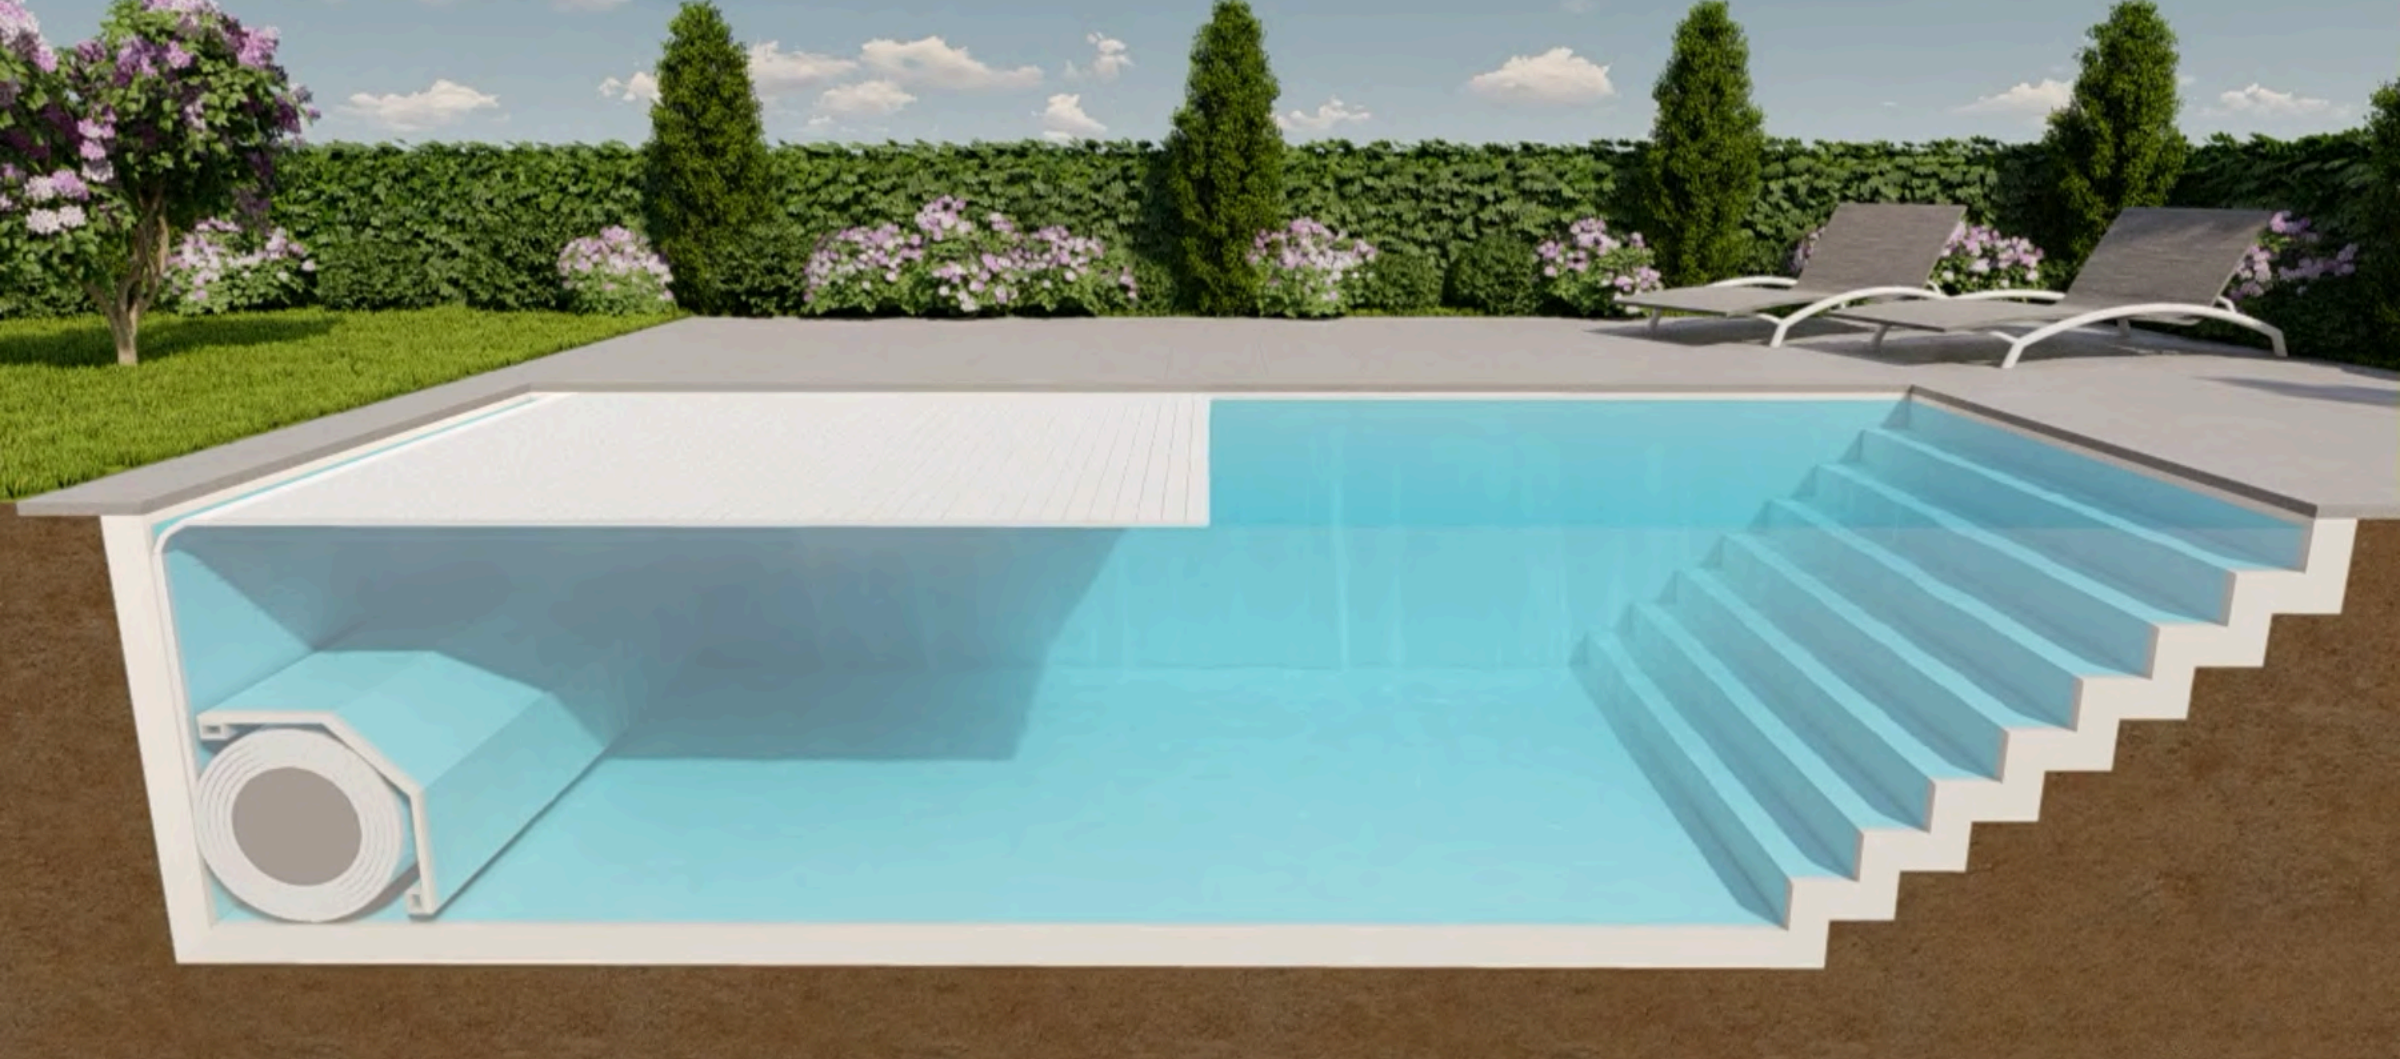

Configuration	Skimmer	Overflow	Infinity
C - Beach	Yes	Yes	Yes

UNDERWATER MOUNT ON THE BOTTOM FLOOR

(Hidden in floor pit)

The slats are rolled up in a cover pit at the bottom of the pool. This space-saving type of installation is discreet, aesthetic, and ideal for indoor or exclusive pools.

Configuration	Skimmer	Overflow	Infinity
D - Floor	Yes	Yes	Yes

UNDERWATER MOUNT IN THE WALL - BACKPACK

(Above-ground retrofit)

This version is extremely suitable for overflow pools. The cover is integrated in a space inside the pool wall.

Configuration	Skimmer	Overflow	Infinity
E - Backpack	Yes	Yes	Yes

UNDERWATER MOUNT ON BOTTOM - BENCH

(Functional seating integration)

This version is a good solution for existing pools. The pool cover mechanism can be covered with a bench. This bench is available in several colours or as a version to be tiled.

Configuration	Skimmer	Overflow	Infinity
F - Bench	Yes	Yes	Yes

COMING SOON

ROLLO LAND SERIES

(Above-ground retrofit)

A sleek, secure slatted cover designed specifically for already existing pools. Its smart, self-supporting structure allows installation without any structural modifications to your pool, making it an effortless upgrade for safety, cleanliness, and year-round protection. Durable slats, smooth operation, and a clean modern look turn your pool into a low-maintenance, high-style feature.