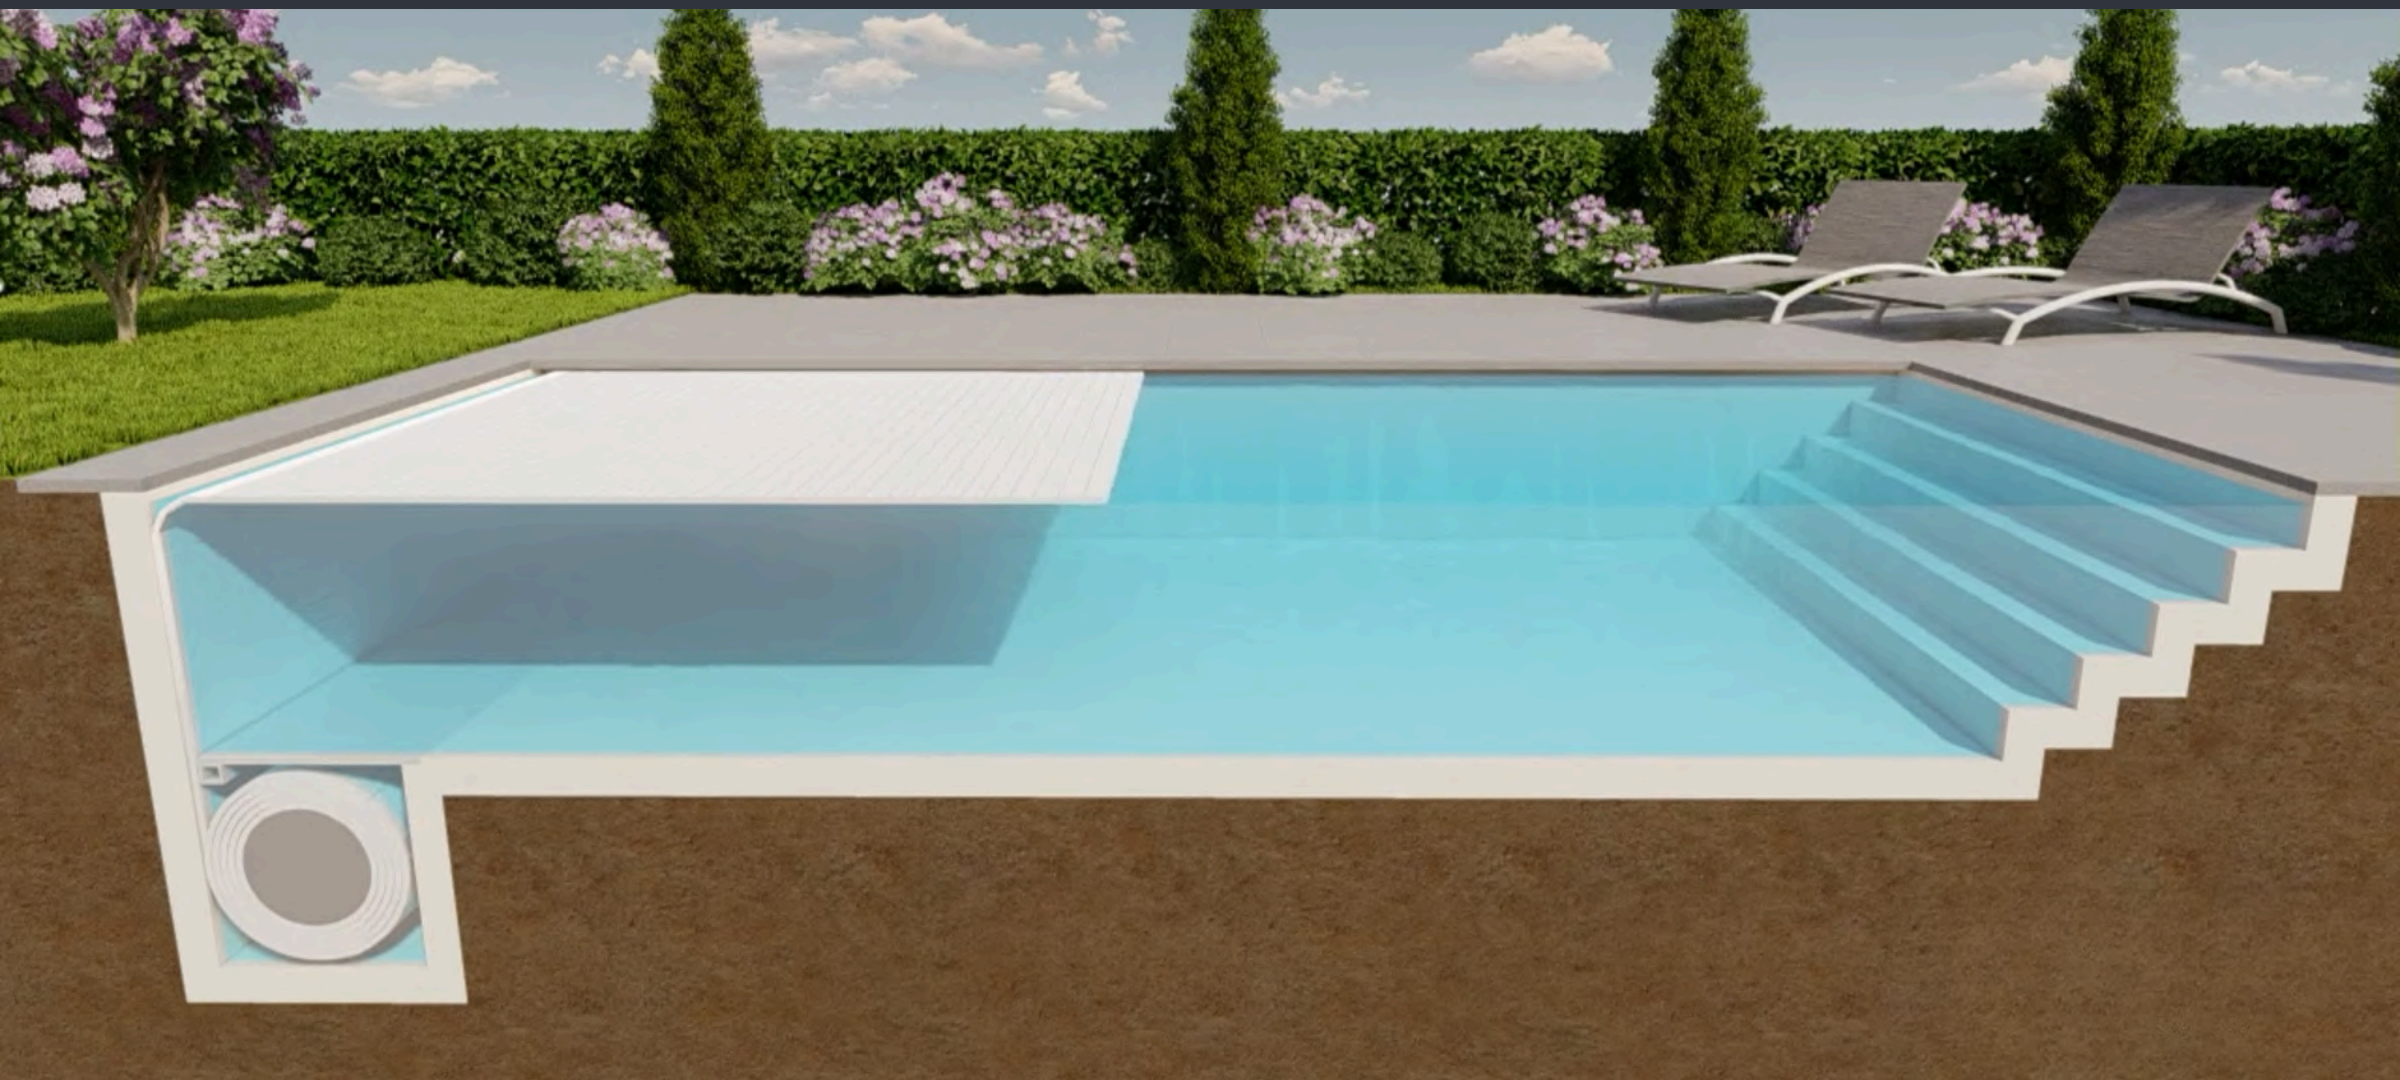

Whether integrated into a new build or retrofitted into an existing pool, Rollo adapts through a variety of configurations: hidden floor pits, floating bench systems, or stylish above-ground housings. Engineered slats - available in Polycarbonate (white and transparent coming soon) to keep your water cool at a minimal cost.

UNDERWATER MOUNT IN PIT - TERRACE

The cover pit behind the pool is a well-known classic. Between the pool and the pit, there's a concrete wall or a tailor-made panel out of fiberglass.

Configuration	Skimmer	Overflow	Infinity
A - Terrace	Yes	No	No

Configuration	Skimmer	Overflow	Infinity
B - High WL	Yes	No	No

UNDERWATER MOUNT IN STAIRS OR SHALLOW WATER ZONE - BEACH

(Infinity-edge pools)

This version is very stylish and can be applied in new pools or pool renovations. The pool cover is integrated in the first step of the stairs or shallow water zone.

Configuration	Skimmer	Overflow	Infinity
C - Beach	Yes	Yes	Yes

UNDERWATER MOUNT ON THE BOTTOM FLOOR

(Hidden in floor pit)

The slats are rolled up in a cover pit at the bottom of the pool. This space-saving type of installation is discreet, aesthetic, and ideal for indoor or exclusive pools.