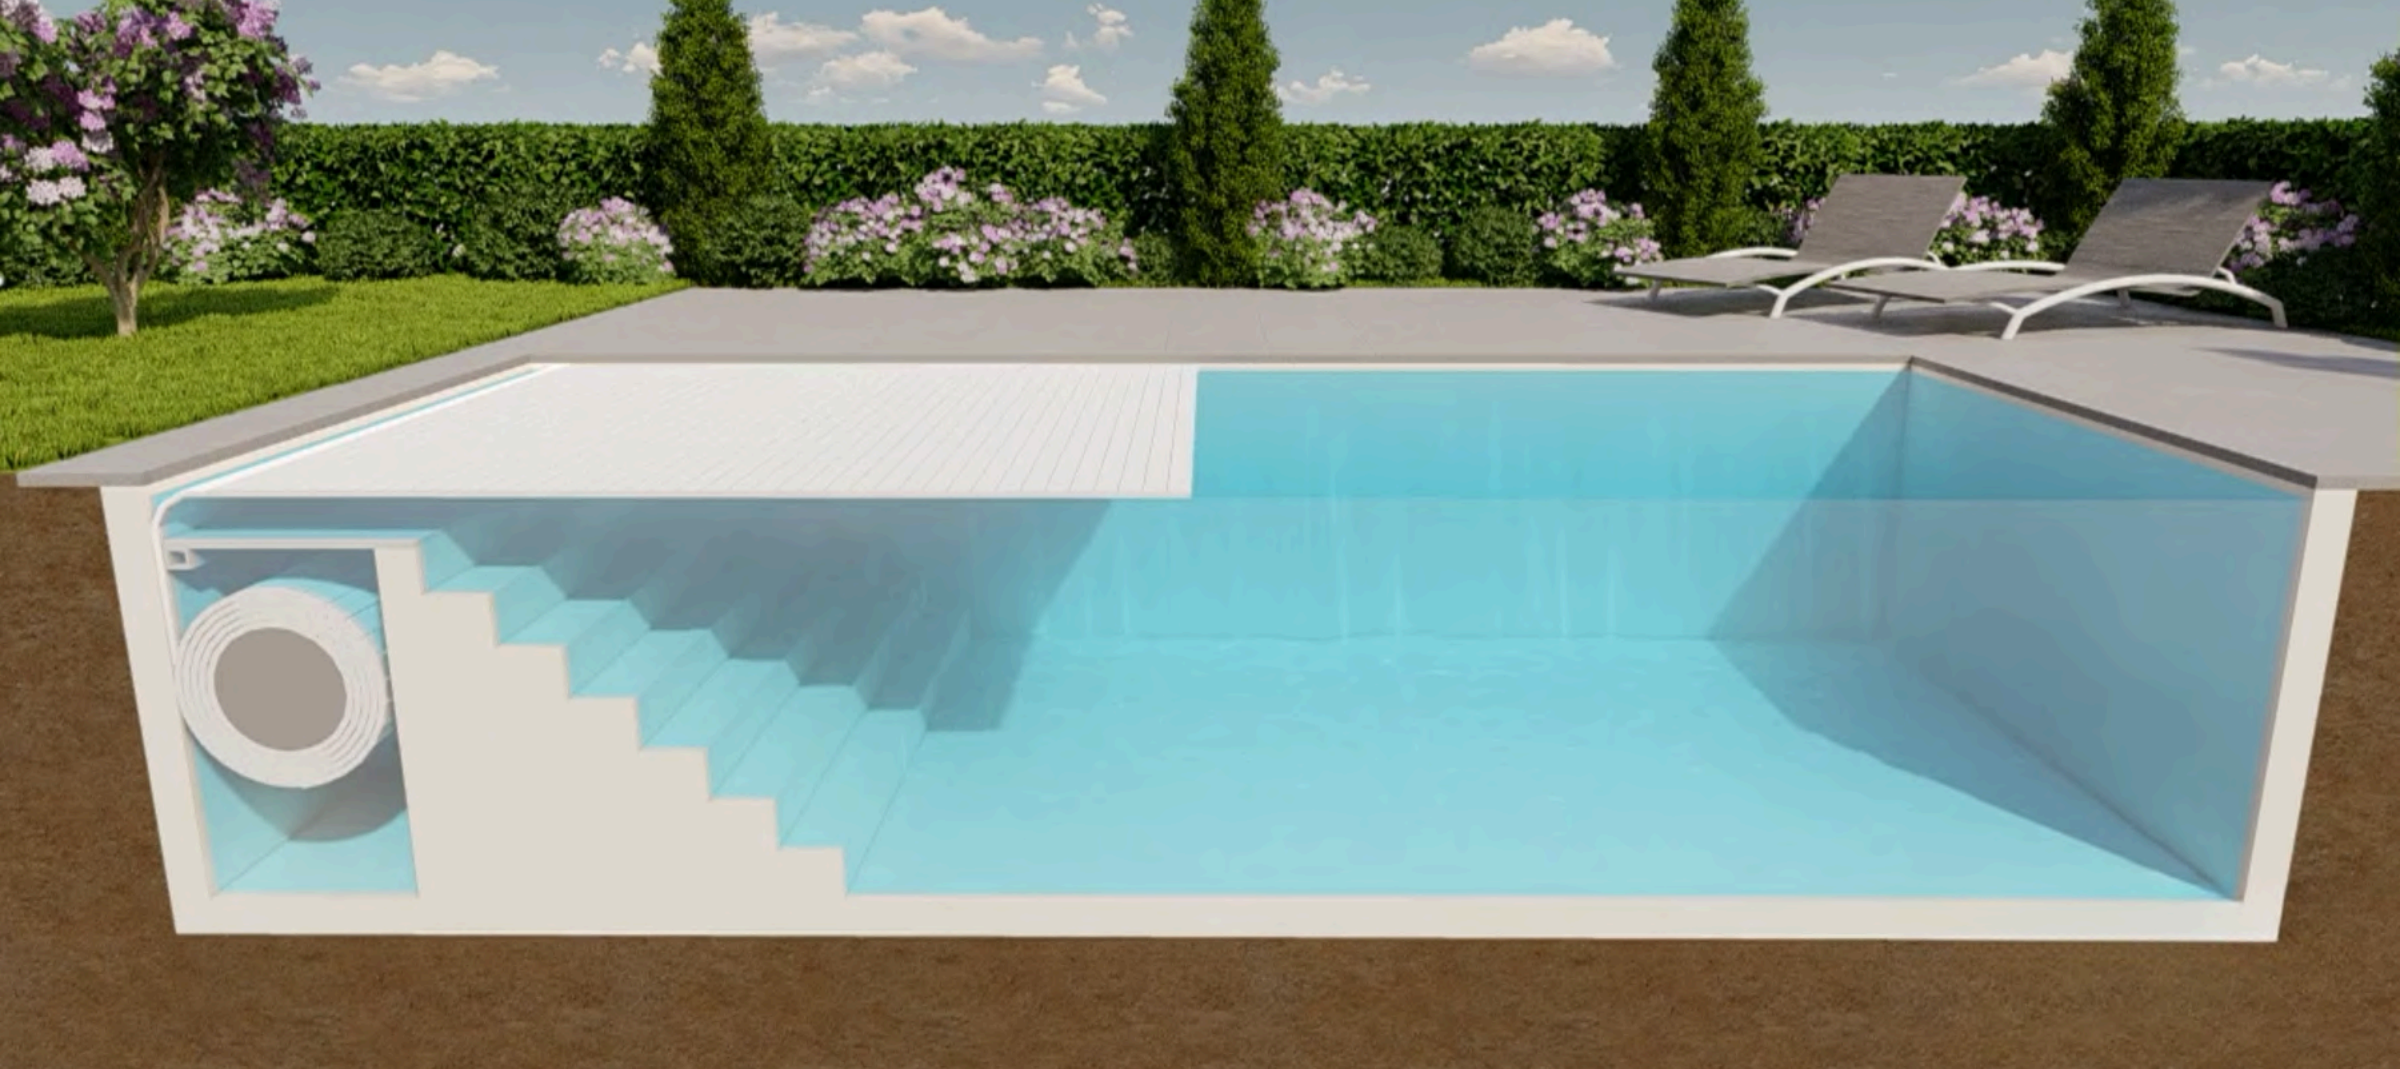

Whether integrated into a new build or retrofitted into an existing pool, Rollo adapts through a variety of configurations: hidden floor pits, floating bench systems, or stylish above-ground housings. Engineered slats - available in Polycarbonate (white and transparent coming soon) to keep your water cool at a minimal cost.

UNDERWATER MOUNT IN PIT - TERRACE

The cover pit behind the pool is a well-known classic. Between the pool and the pit, there's a concrete wall or a tailor-made panel out of fiberglass.

Configuration	Skimmer	Overflow	Infinity
A - Terrace	Yes	No	No

UNDERWATER MOUNT IN PIT WITH HIGH WATER LEVEL - TERRACE

(Skimmer-free)

This version is especially interesting if you want to have a very high water level. Often, this water level is reached using special skimmers or an overflow channel (infinity pool) on 1 side of the pool.

Configuration	Skimmer	Overflow	Infinity
B - High WL	Yes	No	No

UNDERWATER MOUNT IN STAIRS OR SHALLOW WATER ZONE - BEACH

(Infinity-edge pools)

This version is very stylish and can be applied in new pools or pool renovations. The pool cover is integrated in the first step of the stairs or shallow water zone.