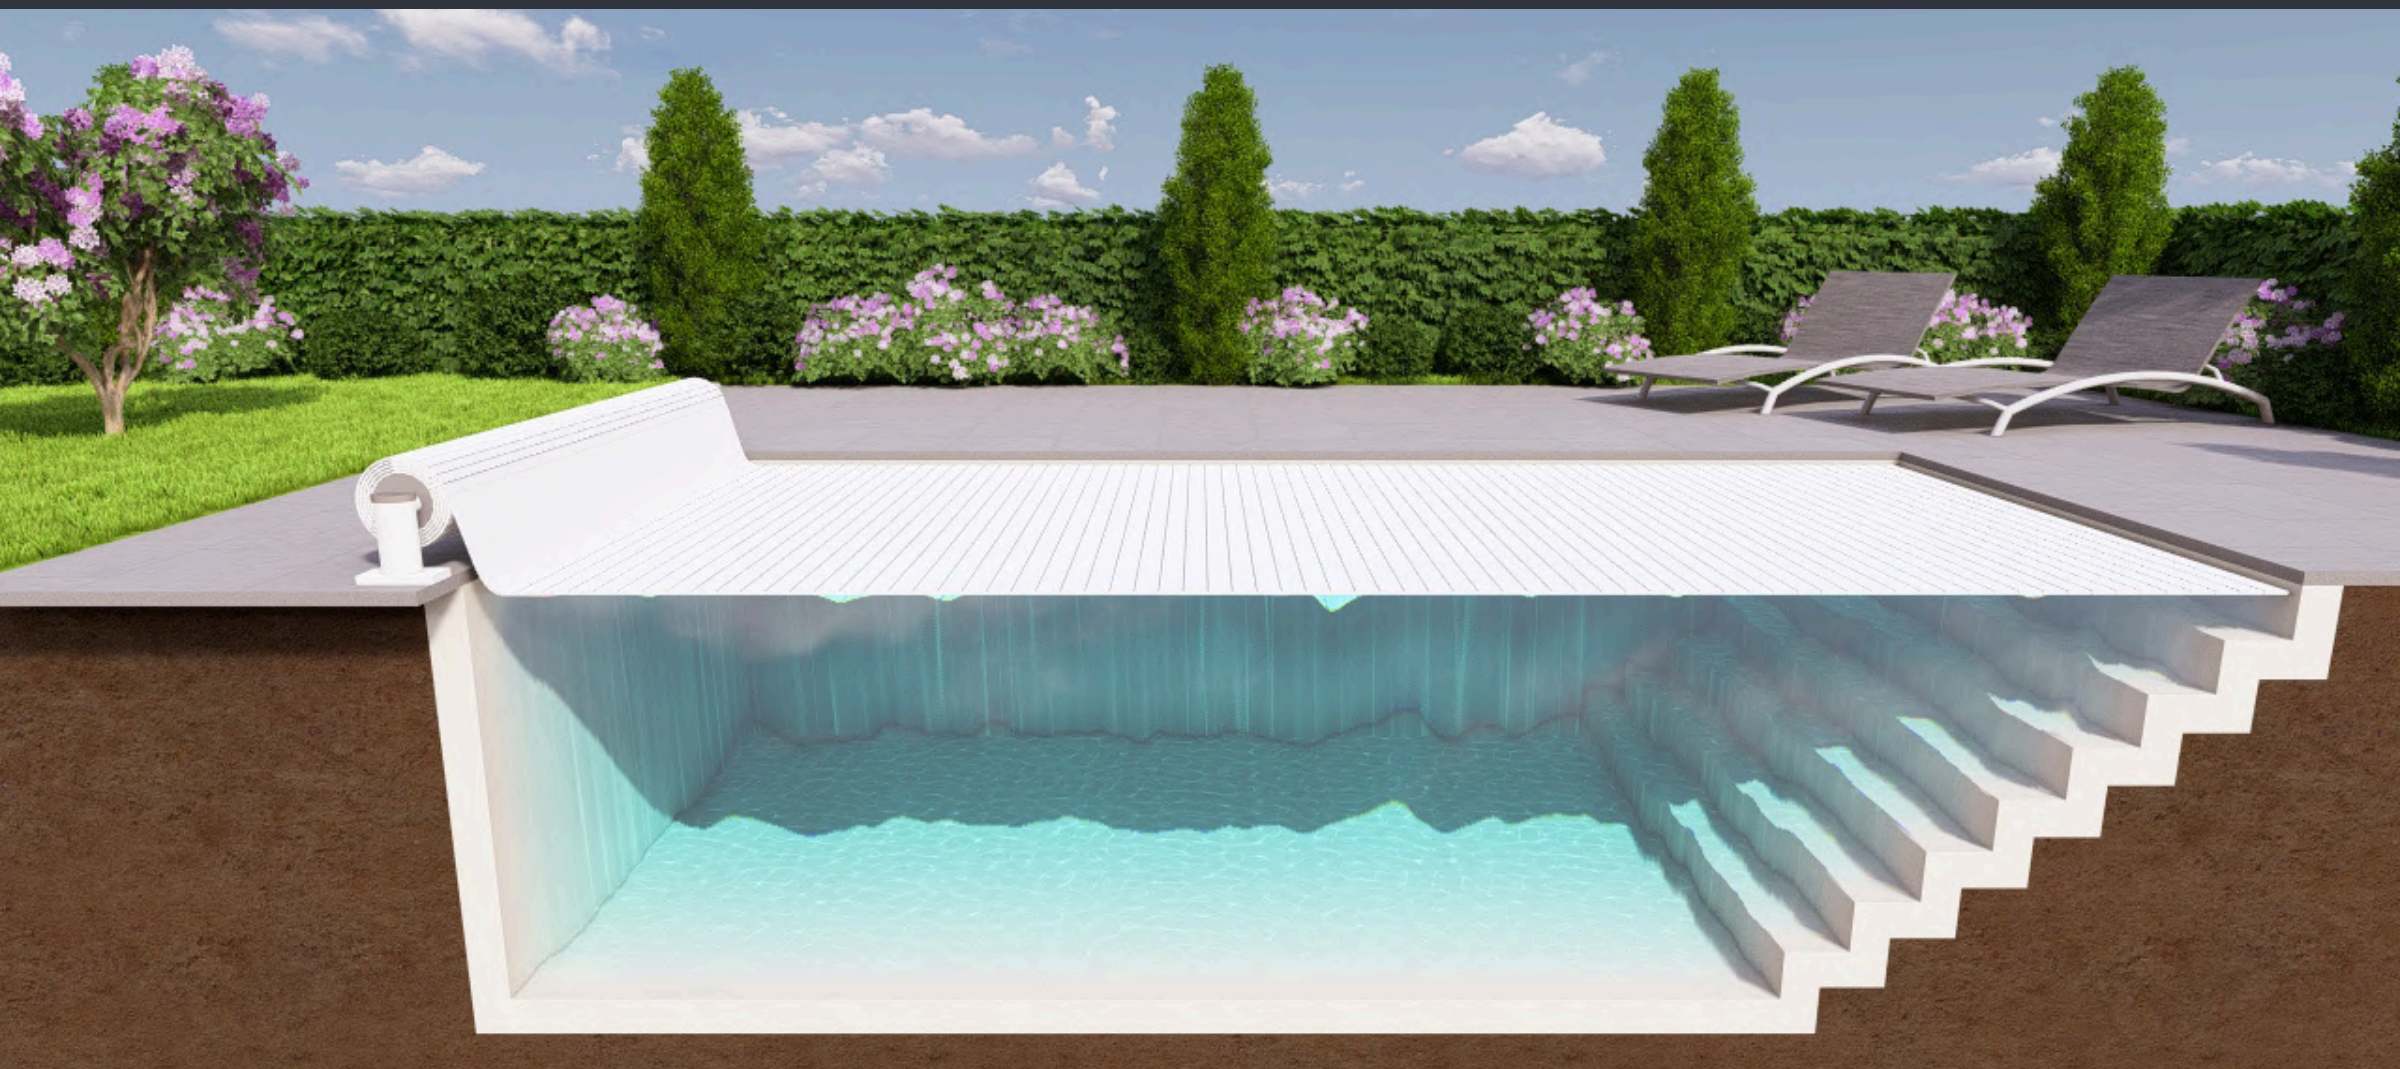

Whether integrated into a new build or retrofitted into an existing pool, Rollo adapts through a variety of configurations: hidden floor pits, floating bench systems, or stylish above-ground housings. Engineered slats - available in Polycarbonate (white and transparent coming soon) to keep your water cool at a minimal cost.

Configuration	Skimmer	Overflow	Infinity
F - Bench	Yes	Yes	Yes

COMING SOON

ROLLO LAND SERIES

(Above-ground retrofit)

A sleek, secure slatted cover designed specifically for already existing pools. Its smart, self-supporting structure allows installation without any structural modifications to your pool, making it an effortless upgrade for safety, cleanliness, and year-round protection. Durable slats, smooth operation, and a clean modern look turn your pool into a low-maintenance, high-style feature.

**INSTALLATION CAN BE
DONE AFTER POOL
CONSTRUCTION**

KEY BENEFITS

Rollo combines sleek aesthetics with cutting-edge performance - offering discreet safety, clean water, and long-term savings without compromising design.

Fully customizable design to blend with modern architecture

Suitable for skimmer, overflow, and infinity pools

ADJUSTABLE DEPTH. MAXIMUM FUNCTION.

MOVABLE FLOOR

A movable pool floor is the ultimate expression of smart luxury, transforming your pool from a full-depth to shallow wading area, or into a usable dry deck at the touch of a button. Ideal for compact urban homes, luxury hotels, and wellness spaces, it delivers unmatched safety, versatility, and property value.