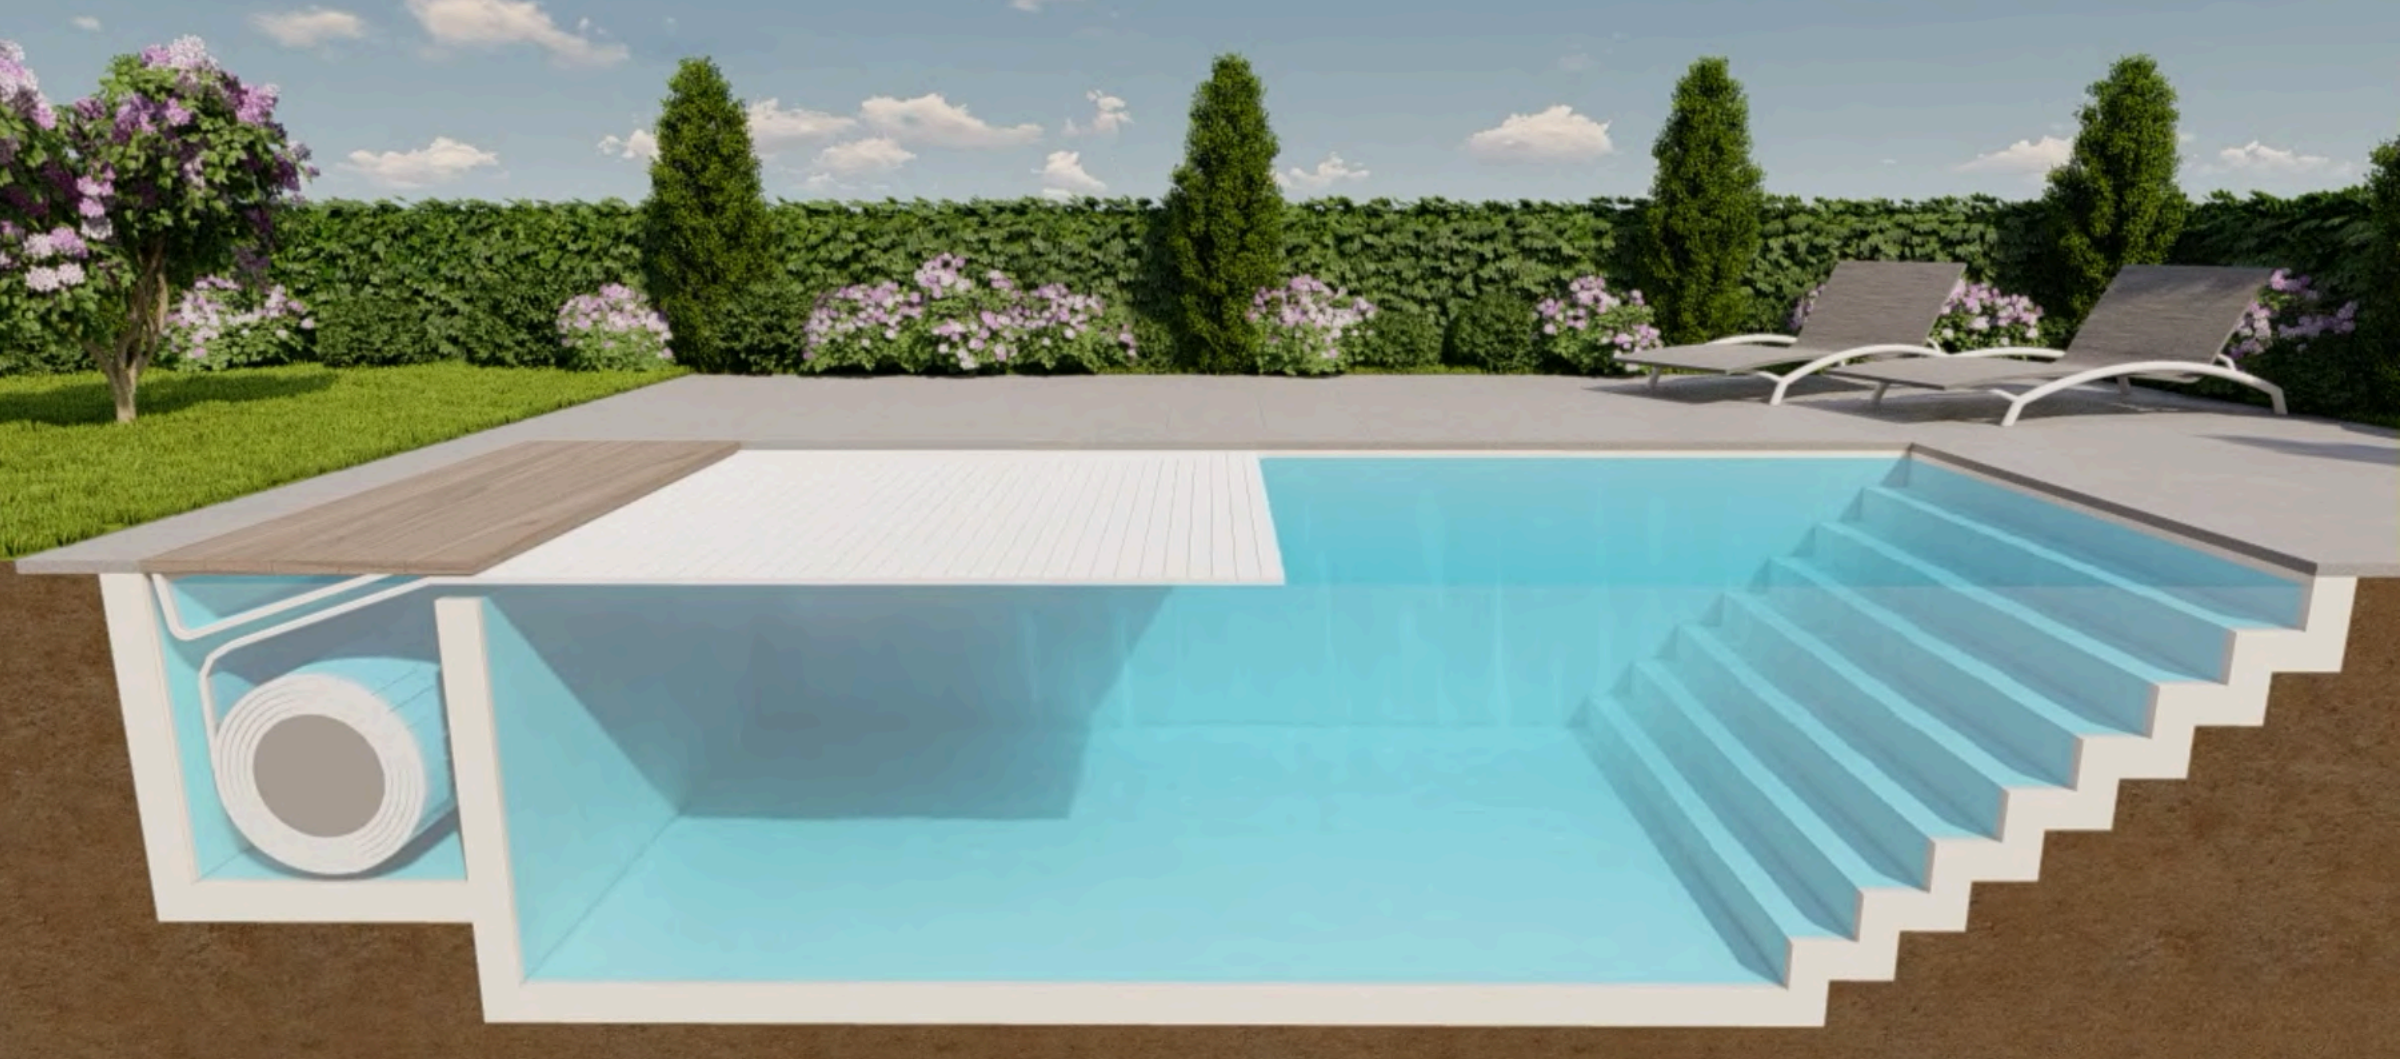

Whether integrated into a new build or retrofitted into an existing pool, Rollo adapts through a variety of configurations: hidden floor pits, floating bench systems, or stylish above-ground housings. Engineered slats - available in Polycarbonate (white and transparent coming soon) to keep your water cool at a minimal cost.

LATERAL FIT
Low-profile tracks and recessed installations help avoid obstructions

POWER SUPPLY
Wired low-voltage or 24V DC system.

TRACK OPTIONS
Flush or above-deck tracks. Designed for both flat and irregular/uneven decks

UNDERWATER MOUNT IN PIT - TERRACE

The cover pit behind the pool is a well-known classic. Between the pool and the pit, there's a concrete wall or a tailor-made panel out of fiberglass.

Configuration	Skimmer	Overflow	Infinity
A - Terrace	Yes	No	No