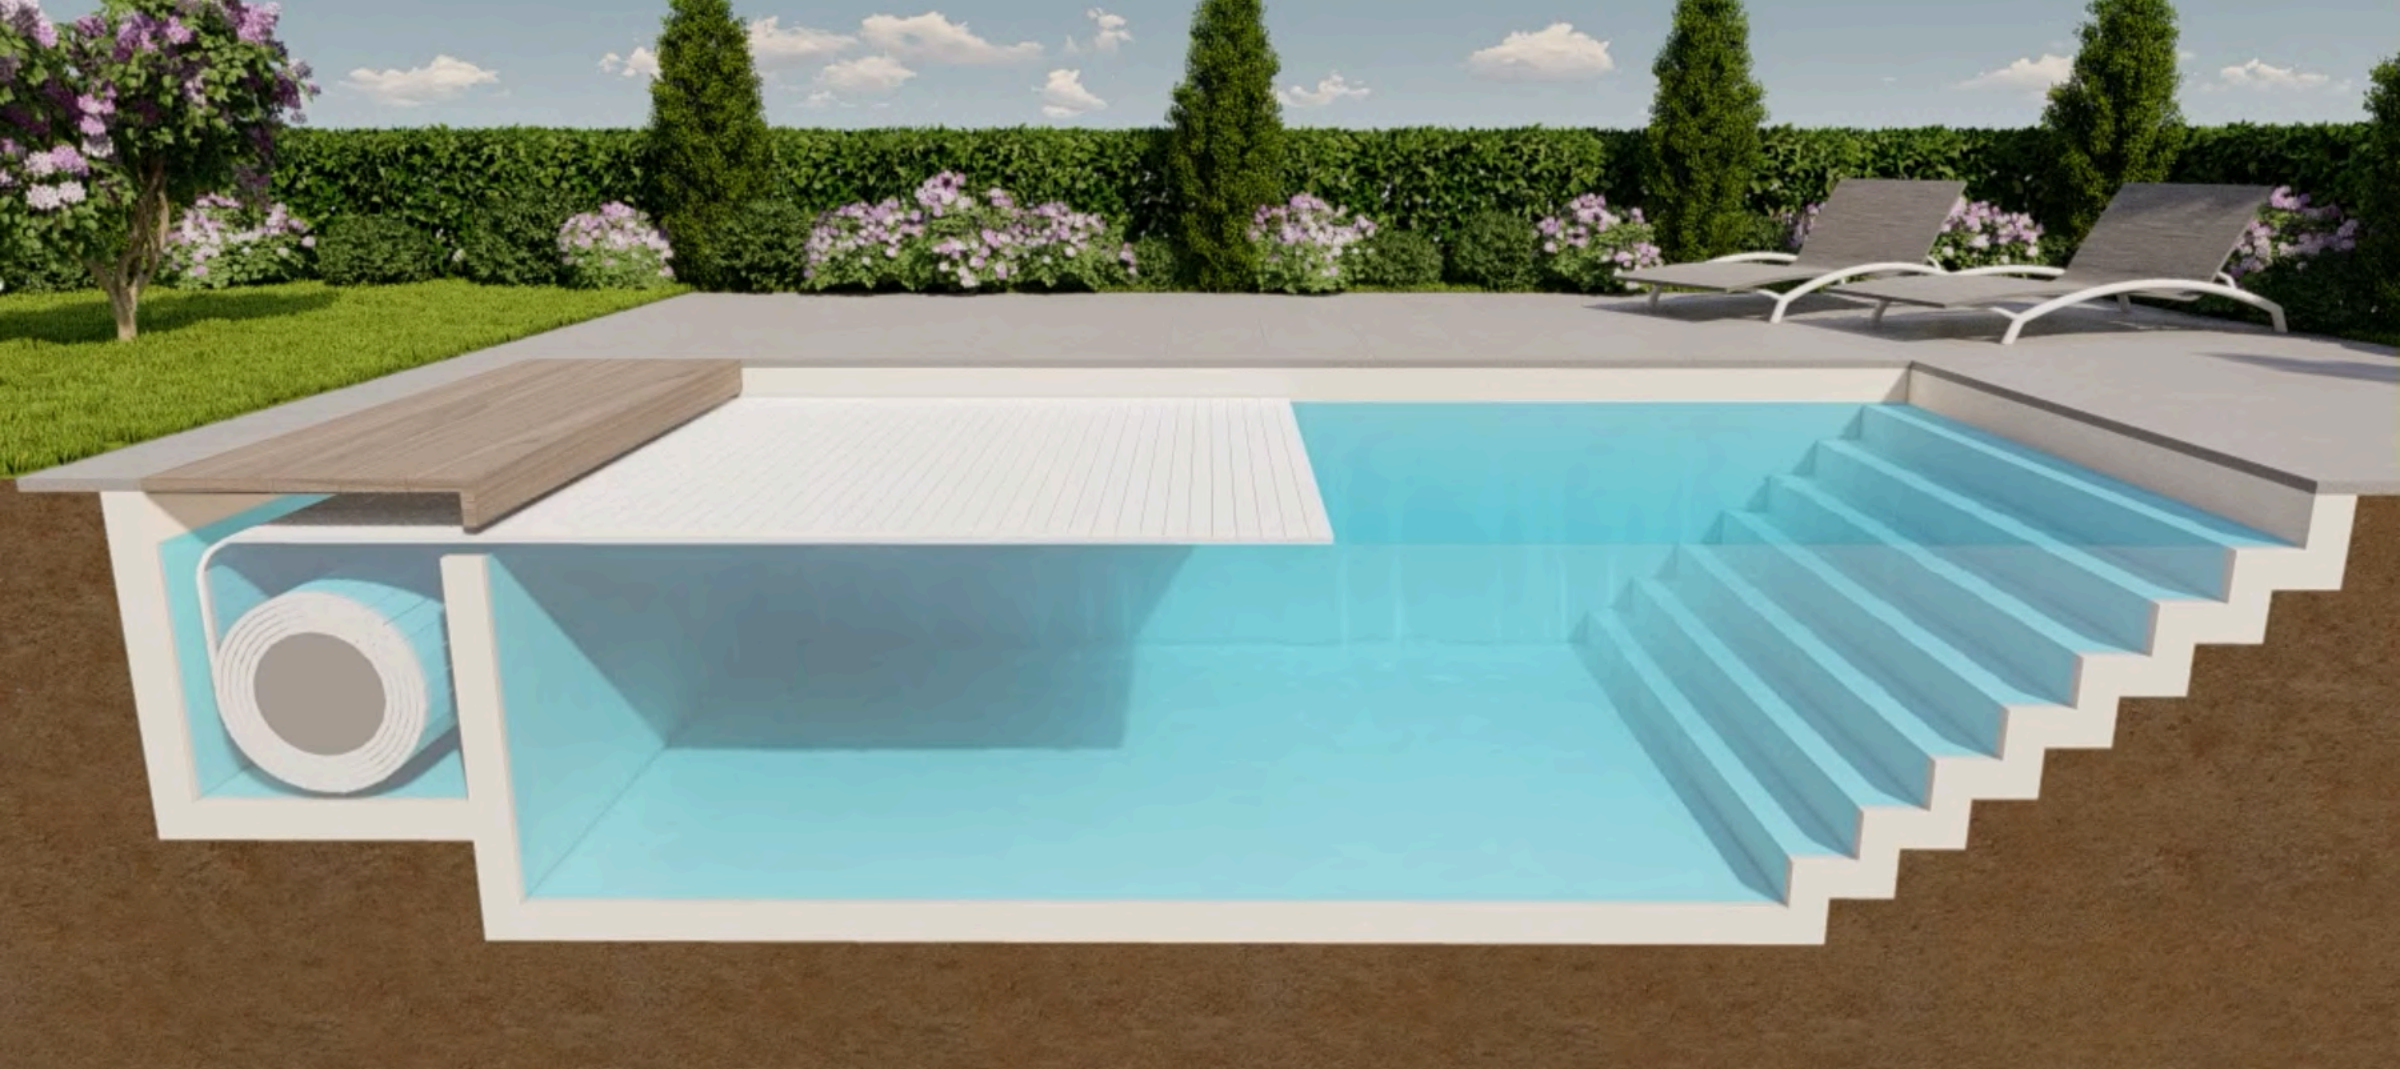

Whether integrated into a new build or retrofitted into an existing pool, Rollo adapts through a variety of configurations: hidden floor pits, floating bench systems, or stylish above-ground housings. Engineered slats - available in Polycarbonate (white and transparent coming soon) to keep your water cool at a minimal cost.

WHY ROLLO?

Durable Slatted Design

Automatic Operation

Energy Efficient Options

CONFIGURATIONS & OPTIONS

CONTROL & AUTOMATION
Integrates with pool management systems.

MAX SIZES
Rollo sizes : maximum 6m x 25m

LATERAL FIT
Low-profile tracks and recessed installations help avoid obstructions

POWER SUPPLY
Wired low-voltage or 24V DC system.

TRACK OPTIONS
Flush or above-deck tracks. Designed for both flat and irregular/uneven decks

UNDERWATER MOUNT IN PIT - TERRACE

The cover pit behind the pool is a well-known classic. Between the pool and the pit, there's a concrete wall or a tailor-made panel out of fiberglass.

Configuration	Skimmer	Overflow	Infinity
A - Terrace	Yes	No	No