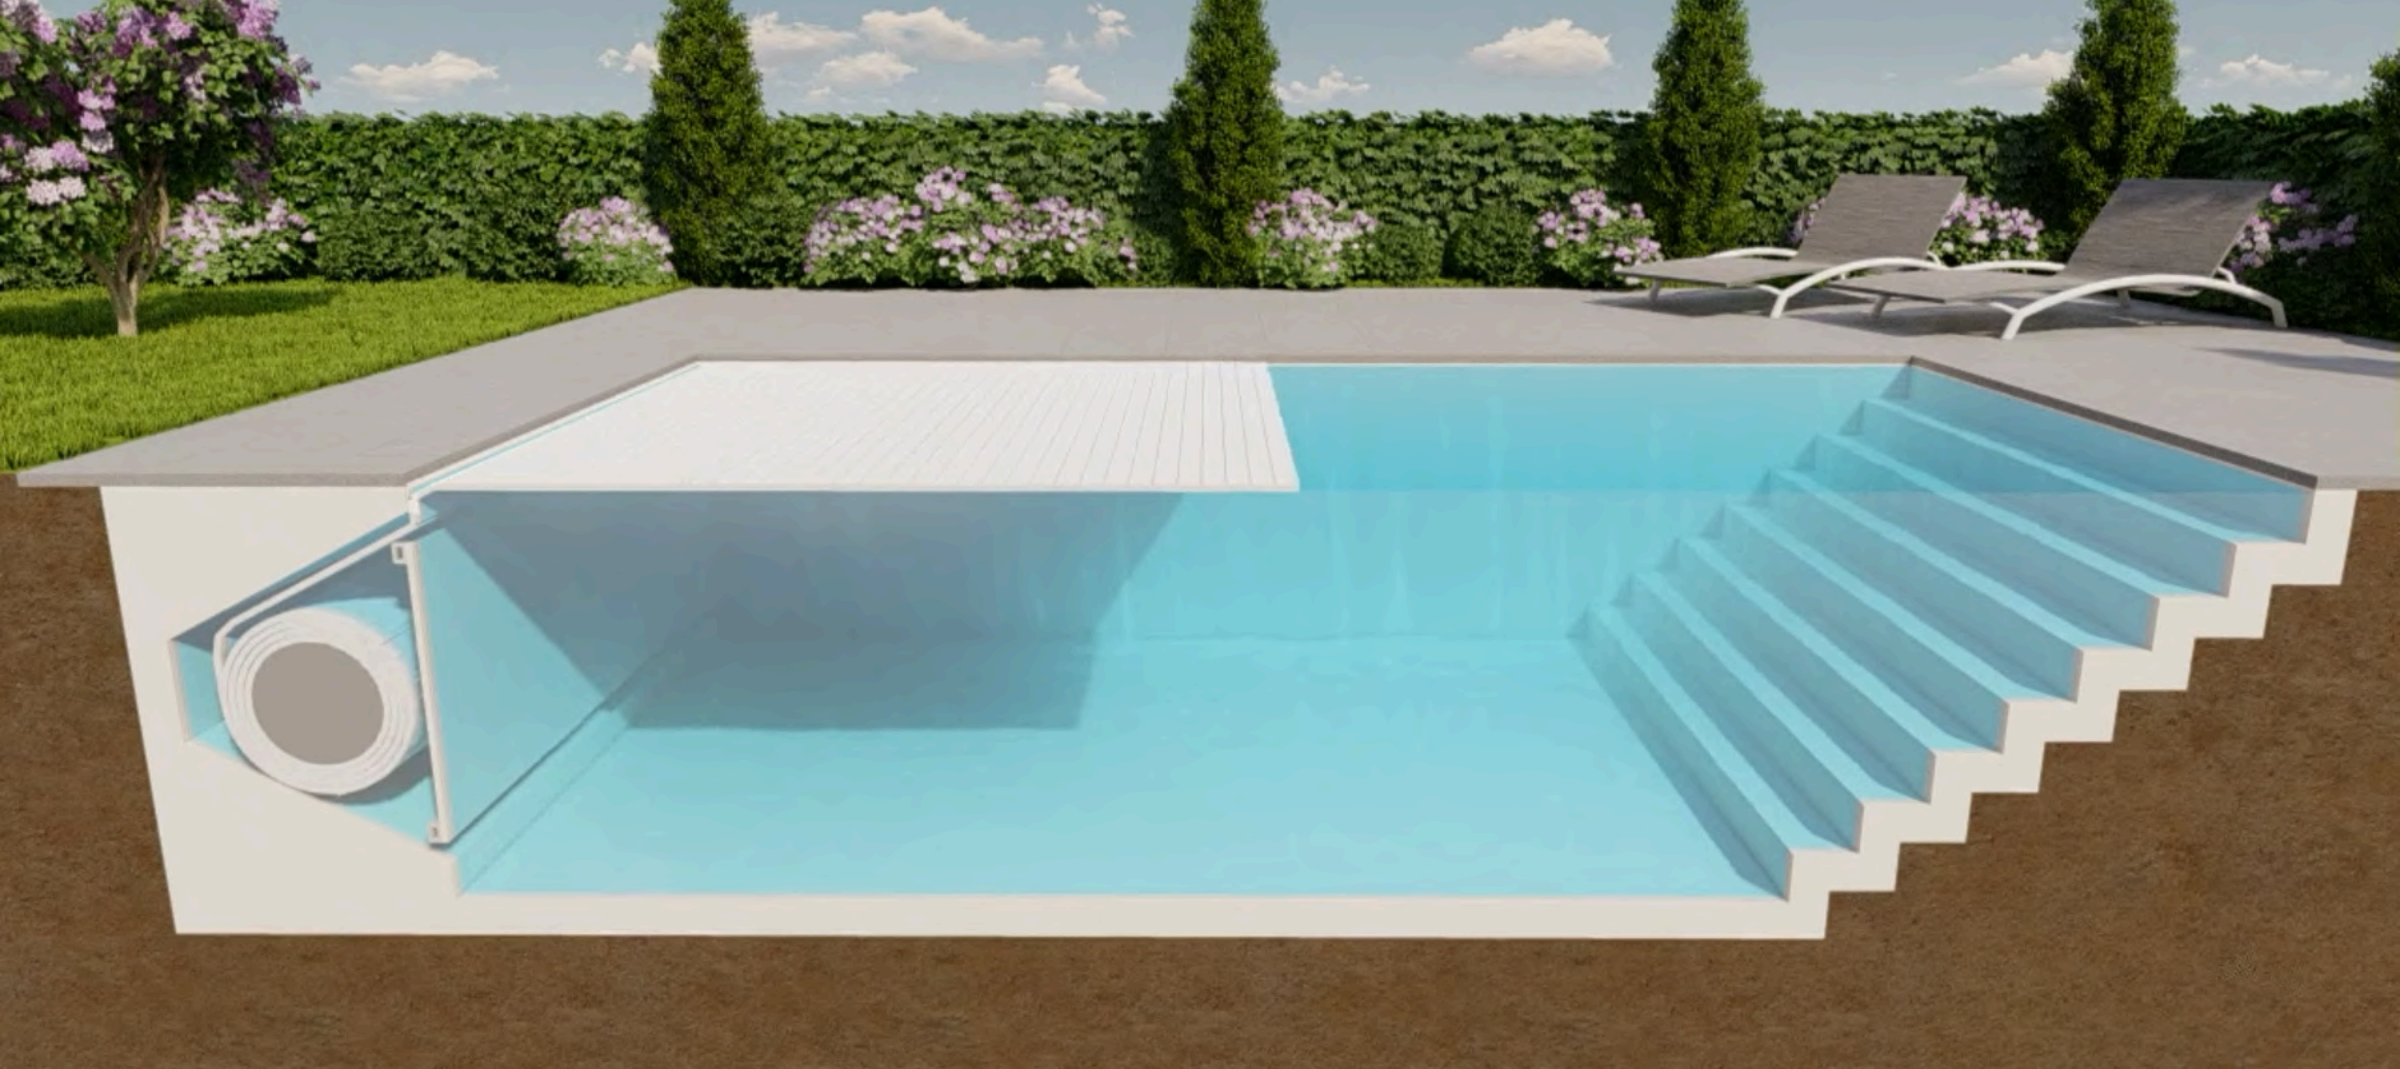

UNDERWATER MOUNT IN THE WALL - BACKPACK

(Above-ground retrofit)

This version is extremely suitable for overflow pools. The cover is integrated in a space inside the pool wall.

Configuration	Skimmer	Overflow	Infinity
E - Backpack	Yes	Yes	Yes