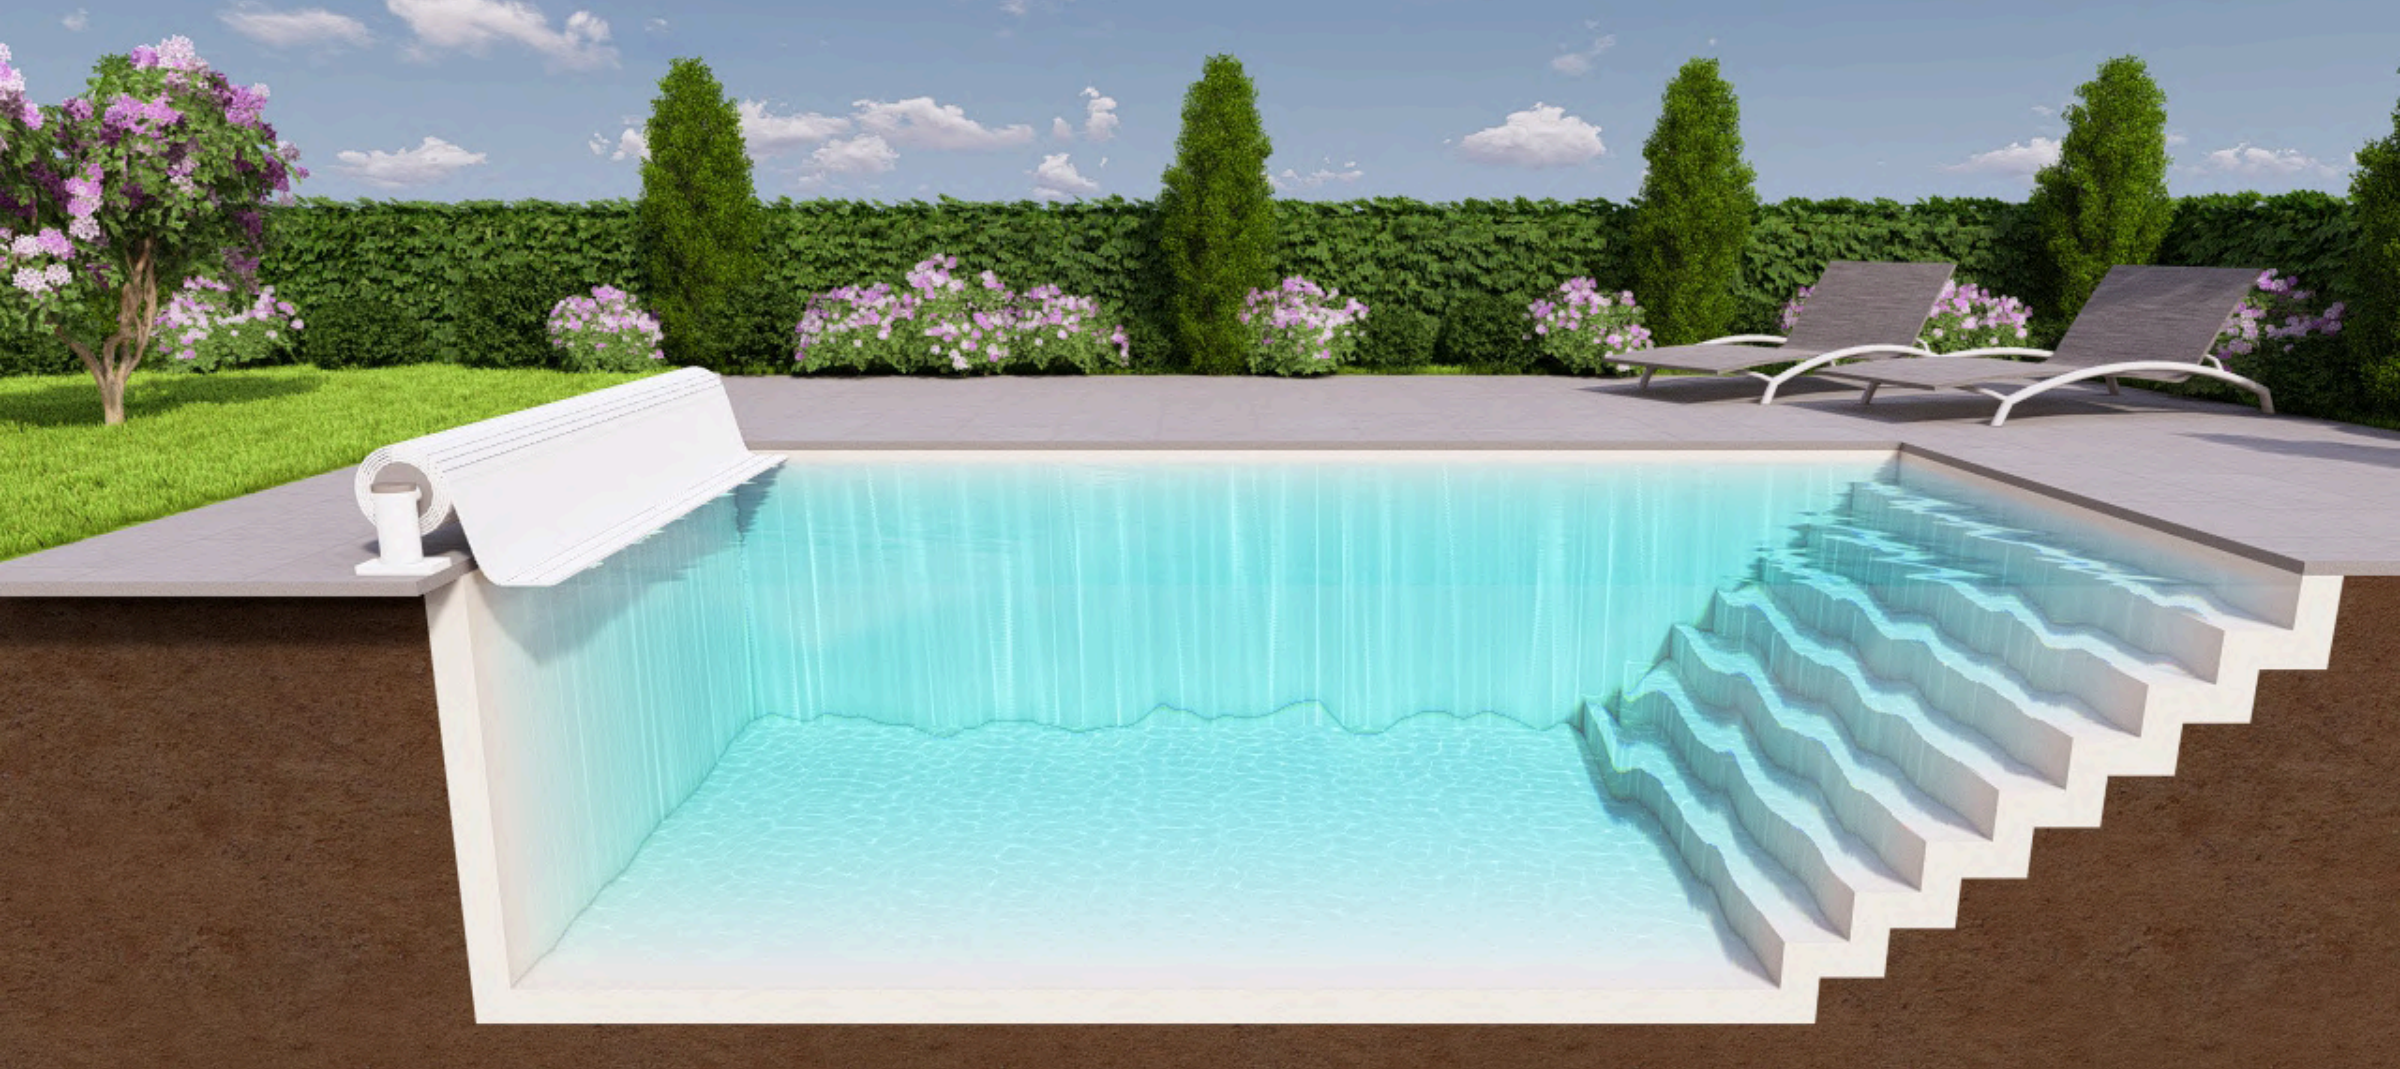

Whether integrated into a new build or retrofitted into an existing pool, Rollo adapts through a variety of configurations: hidden floor pits, floating bench systems, or stylish above-ground housings. Engineered slats - available in Polycarbonate (white and transparent coming soon) to keep your water cool at a minimal cost.

Configuration	Skimmer	Overflow	Infinity
E - Backpack	Yes	Yes	Yes

UNDERWATER MOUNT ON BOTTOM - BENCH

(Functional seating integration)

This version is a good solution for existing pools. The pool cover mechanism can be covered with a bench. This bench is available in several colours or as a version to be tiled.

Configuration	Skimmer	Overflow	Infinity
F - Bench	Yes	Yes	Yes

COMING SOON

ROLLO LAND SERIES

(Above-ground retrofit)

A sleek, secure slatted cover designed specifically for already existing pools. Its smart, self-supporting structure allows installation without any structural modifications to your pool, making it an effortless upgrade for safety, cleanliness, and year-round protection. Durable slats, smooth operation, and a clean modern look turn your pool into a low-maintenance, high-style feature.

**INSTALLATION CAN BE
DONE AFTER POOL
CONSTRUCTION**

KEY BENEFITS

Rollo combines sleek aesthetics with cutting-edge performance - offering discreet safety, clean water, and long-term savings without compromising design.