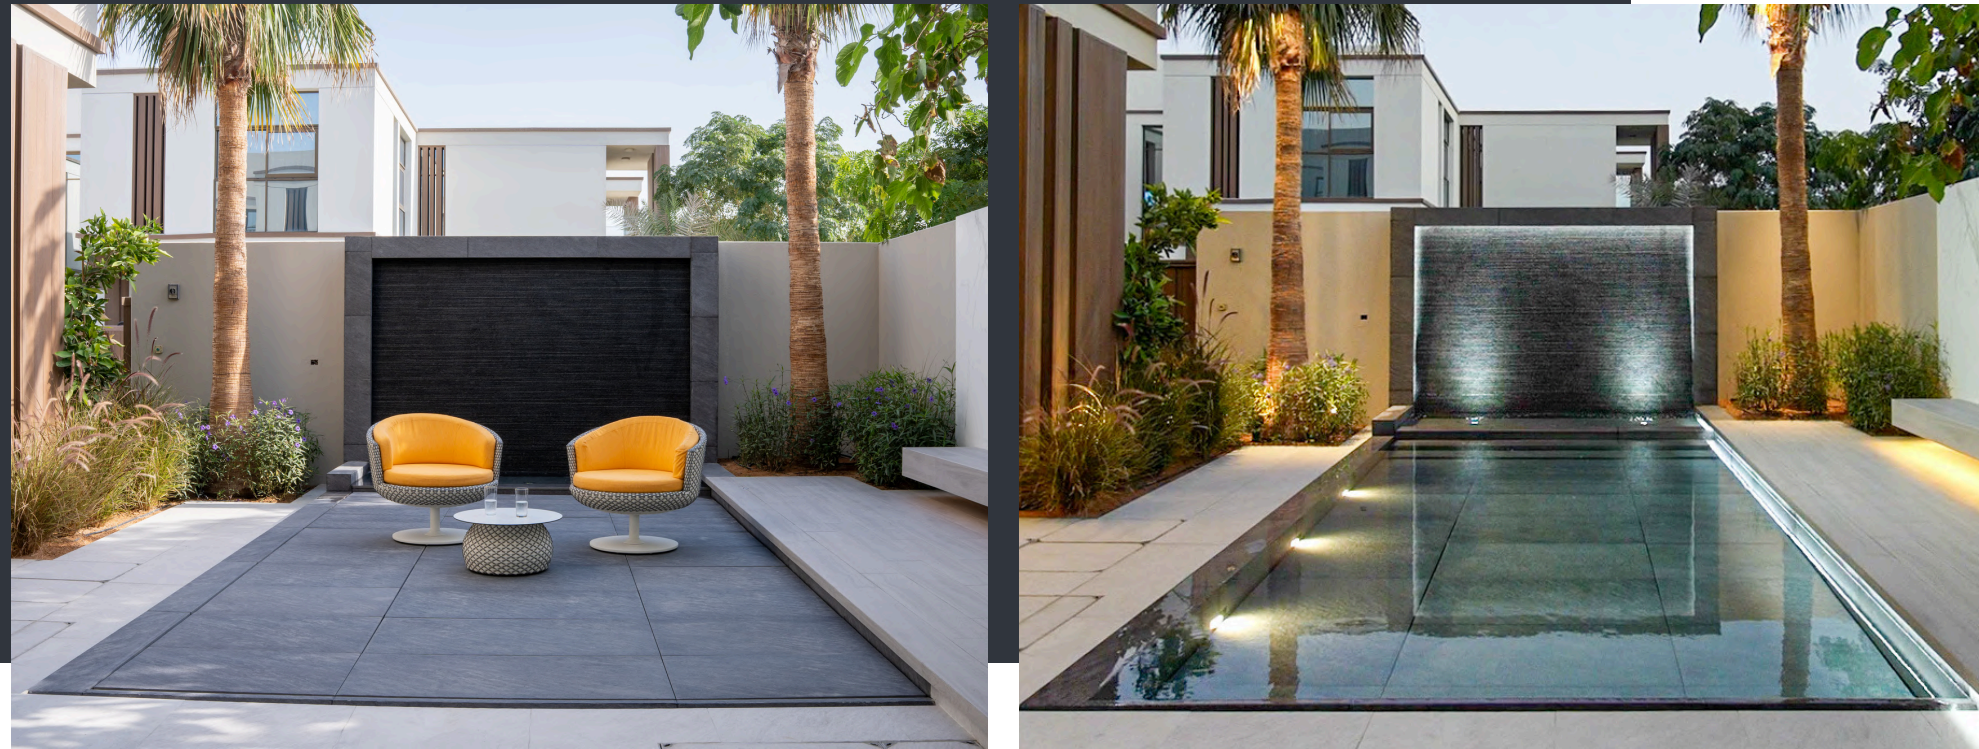

Whether integrated into a new build or retrofitted into an existing pool, Rollo adapts through a variety of configurations: hidden floor pits, floating bench systems, or stylish above-ground housings. Engineered slats - available in Polycarbonate (white and transparent coming soon) to keep your water cool at a minimal cost.

Fully customizable design to blend with modern architecture

Suitable for skimmer, overflow, and infinity pools

ADJUSTABLE DEPTH. MAXIMUM FUNCTION.

MOVABLE FLOOR

A movable pool floor is the ultimate expression of smart luxury, transforming your pool from a full-depth to shallow wading area, or into a usable dry deck at the touch of a button. Ideal for compact urban homes, luxury hotels, and wellness spaces, it delivers unmatched safety, versatility, and property value.